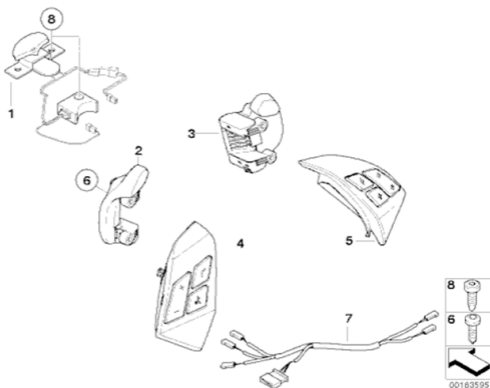

E60N 550i Steering wheel electronic control

RealOEM.com Home => Select another car => Vehicle electrical system => Switch

No.	Description	Supplement	Qty	From	Up To	Part Number	Price	Notes
01	For vehicles with Lane departure warning	S5ADA=Yes	1			61319130303	\$309.41	
02	For vehicles with Sport automatic transmission	S2TBA=Yes	1			61319115638	\$293.39	
03	Rocker-type shift lever, left		1			61319116317	\$293.39	
04	For vehicles with Sports leather steering wheel = No or M leather steering wheel = No	S255A=No S710A=No	1			61316983283	\$88.20	+core
04	MFL switch, left		1			61316968573	\$88.20	+core
05	For vehicles with Lane departure warning = No and Sports leather steering wheel and M leather steering wheel = No	S5ADA=No S255A=Yes S710A=No	1			61316968574	\$88.20	+core
05	MFL switch, right		1			61316968574	\$88.20	+core
05	For vehicles with Lane departure warning = No and Sports leather steering wheel = No and M leather steering wheel	S5ADA=No S255A=No S710A=Yes	1			61316968574	\$88.20	+core
05	MFL switch, right		1			61316983284	\$88.20	
05	For vehicles with Lane departure warning and Sports leather steering wheel = No and M leather steering wheel = No	S5ADA=Yes S255A=No S710A=No	1			61316983286	\$88.20	
05	MFL switch, right		1			61316983282	\$88.20	+core
05	For vehicles with Lane departure warning and Sports leather steering wheel = No and M leather steering wheel	S5ADA=Yes S255A=No S710A=Yes	1			61316983282	\$88.20	+core
07	For vehicles with Sport automatic transmission = No or Steering wheel heater = No	S2TBA=No S248A=No	1			61316959355	\$25.67	
07	Wiring set,steering wheel electronic ctr		1			61316959356	\$25.67	
07	For vehicles with Steering wheel heater and Sport automatic transmission = No	S248A=Yes S2TBA=No	1			61316976397	\$25.67	
07	Wiring set,steering wheel electronic ctr		1			61316976397	\$25.67	
07	For vehicles with Steering wheel heater = No and Sport automatic transmission	S248A=No S2TBA=Yes	1			61316976396	\$25.67	
07	Wiring set,steering wheel electronic ctr		1			61316976396	\$25.67	
08	For vehicles with Lane departure warning	S5ADA=Yes	3			07119906308	\$1.05	
08	Countersunk screw	M5X12	3			07119906308	\$1.05	