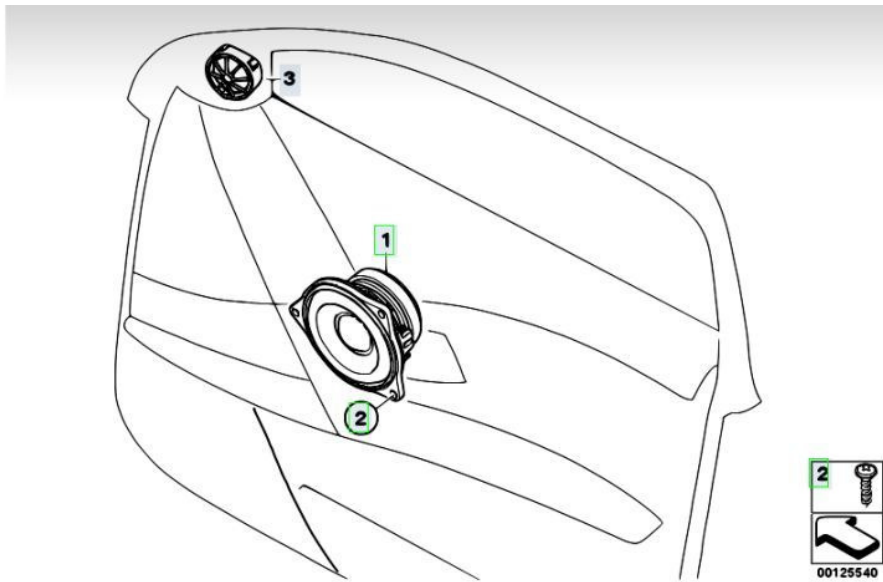

Normal speaker - front

#	Description	Part number	Supplement	Date	Quantity	Weight	Price
1	Mid-range speaker, stereo/HiFi	65 13 9 141 494			2	0.326 kg / 0.719 lb	€25.10 \$34.7
2	Fillister head screw	07 14 7 120 341			6	0.003 kg / 0.007 lb	€1.04 \$1.44