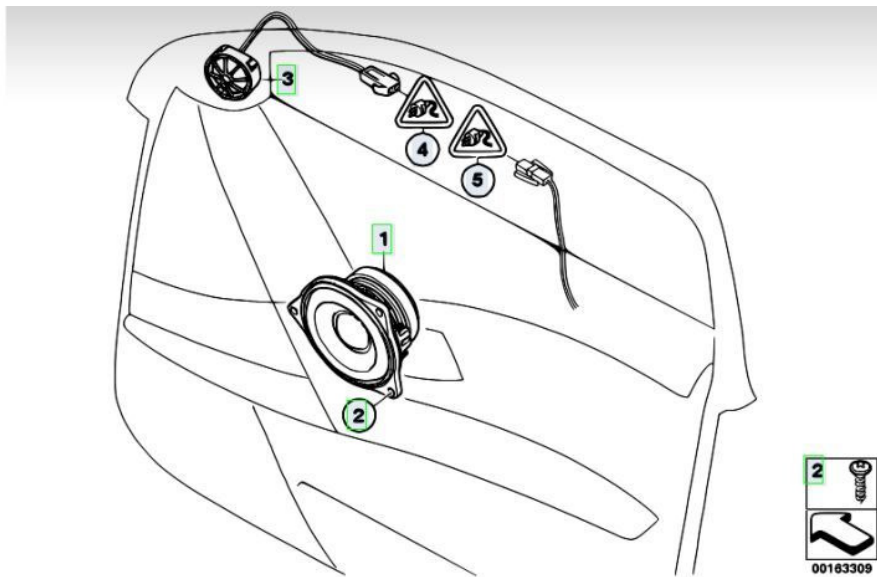

Hifi speaker

#	Description	Part number	Supplement	Date	Quantity	Weight	Price
1	Loudspeaker Hi-Fi, mid-range	65 13 9 143 153			2	0.435 kg / 0.959 lb	€29.20 $40.37
2	Fillister head screw	07 14 7 120 341			6	0.003 kg / 0.007 lb	€1.04 $1.44
3	Tweeter, Hi-Fi	65 13 6 978 628		'05. September - ...	2	0.062 kg / 0.137 lb	€32.80 $45.34