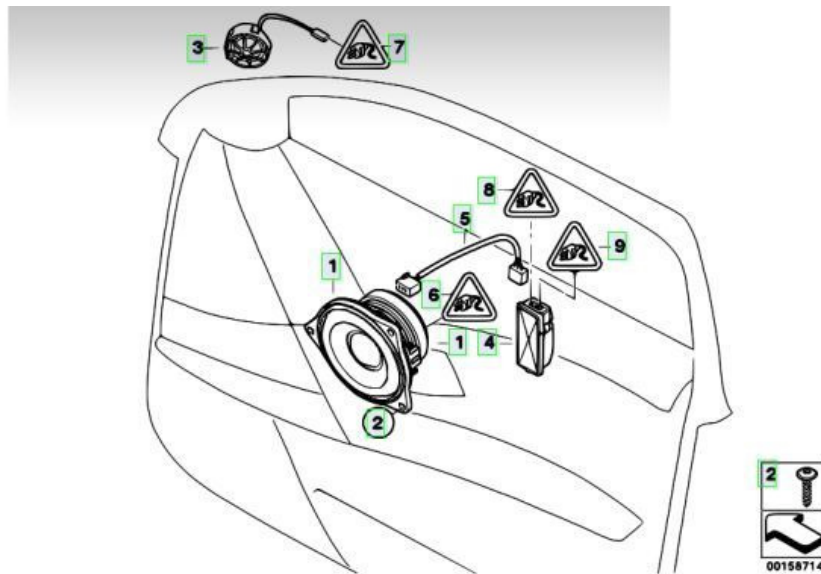

Individual speaker

#	Description	Part number	Supplement	Date	Quantity	Weight	Price
1	Mid-range speaker, individual audio	65 13 7 838 904	For vehicles with: Individual audio system (S752A) = Yes	'07. March — ...	2	0.296 kg / 0.651 lb	€106.50 $147.23
2	Fillister head screw	07 14 7 120 341	For vehicles with: Individual audio system (S752A) = Yes	'07. March — ...	6	0.003 kg / 0.007 lb	€1.04 $1.44
3	Tweeter, individual audio	65 13 7 838 900	For vehicles with: Individual audio system (S752A) = Yes	'05. March — ...	2	0.074 kg / 0.163 lb	€50.60 $69.95
4	Frequency-crossover netw.	65 13 7 838 929	For vehicles with: Individual audio system (S752A) = Yes	'07. March — ...	2	0.072 kg / 0.159 lb	€21.80 $30.14
5	Connecting line	65 13 7 839 255	For vehicles with: Individual audio system (S752A) = Yes	'07. March — ...	2	0.009 kg / 0.02 lb	€3.11 $4.3
6	Plug housing on request	61 13 3 333 333	For vehicles with: Individual audio system (S752A) = Yes	'07. March — ...	2	0.000 kg / 0 lb	
7	Plug housing on request	61 13 3 333 333	For vehicles with: Individual audio system (S752A) = Yes	'07. March — ...	2	0.000 kg / 0 lb	
8	Plug housing on request	61 13 3 333 333	For vehicles with: Individual audio system (S752A) = Yes	'07. March — ...	1	0.000 kg / 0 lb	
9	Plug housing on request	61 13 3 333 333	For vehicles with: Individual audio system (S752A) = Yes	'07. March — ...	1	0.000 kg / 0 lb