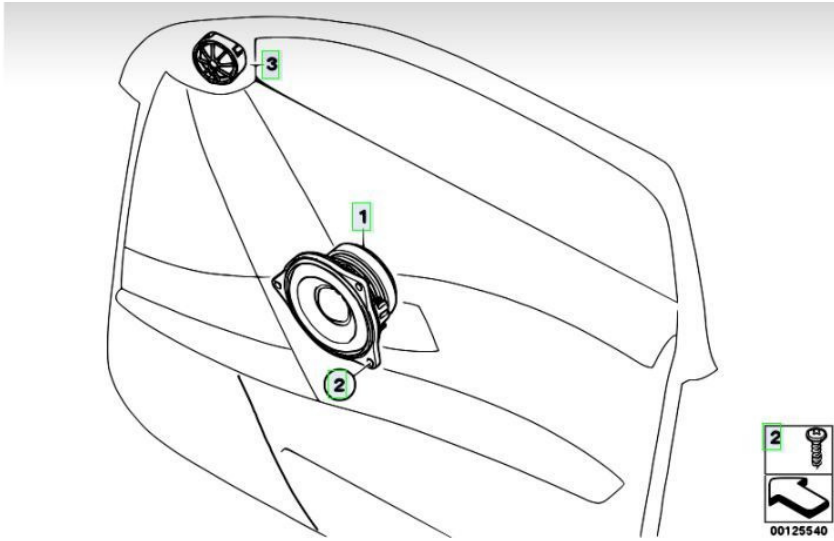

Logic7 speaker

#	Description	Part number	Supplement	Date	Quantity	Weight	Price
1	Top-hifi mid-range loudspeaker	65 13 9 143 121			2	0.462 kg / 1.019 lb	€53.80 $74.37
2	Fillister head screw	07 14 7 120 341			6	0.003 kg / 0.007 lb	€1.04 $1.44
3	Top-hifi loudspeaker tweeter	65 13 6 978 631		'05. September — ...	2	0.062 kg / 0.137 lb	€50.60 $69.95