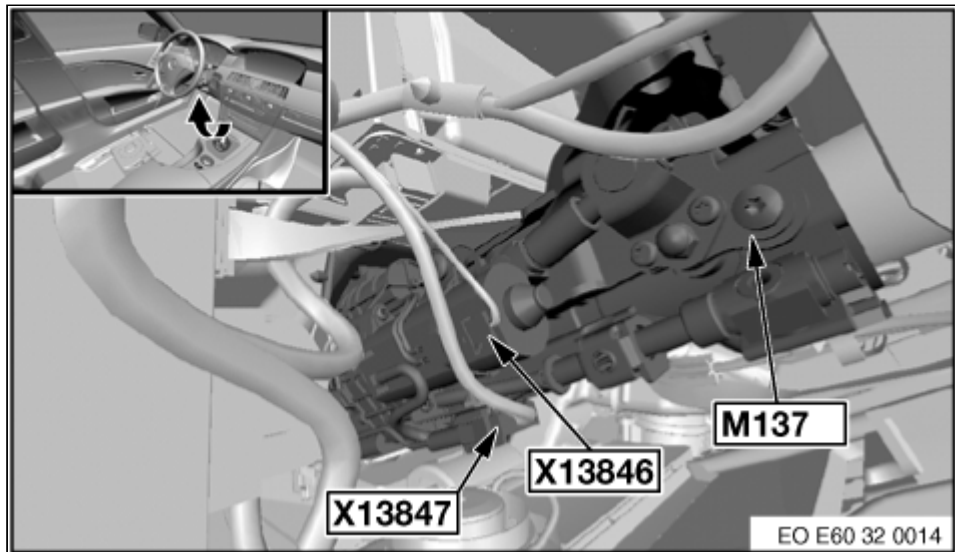

X13847, X13846, M137

POWER switch

DSC

REAR WINDOW BLIND

STEERING COLUMN

E60 E61 A169 Centre console switch centre