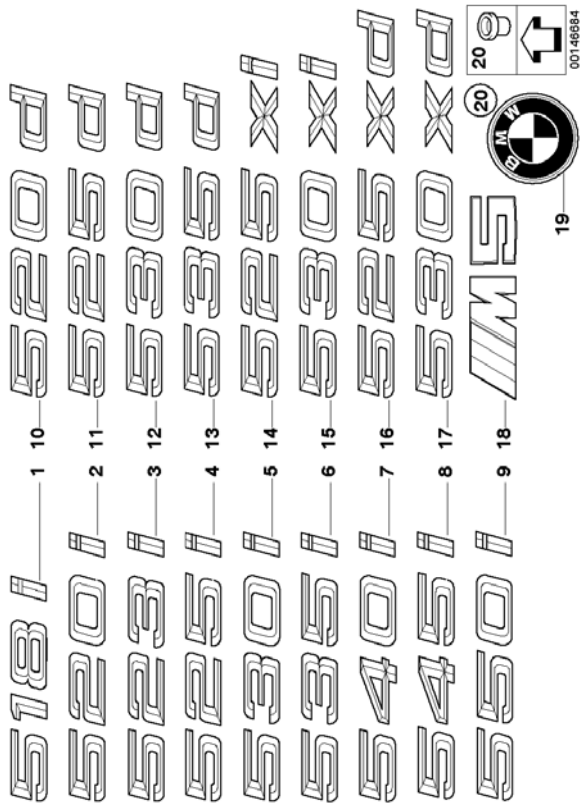

Diagram

51_4910 EMBLEMS / LETTERINGS 5' E60 SALOON M5 ECE N

Me Von Bis Kat Ge Le AE R Zi
 Quantity
 From - Date
 Up to - Date
 Catalytic converter
 Transmission
 Steering
 Replacement/Cancellation code
 Part with mandatory return
 Additional information

Nr Description
 18 MODEL LETTERING

Supplement
 - M5 -

Me Von Bis Kat Ge Le Part Number
 1 51 14 7 898 126
 AE R Zi