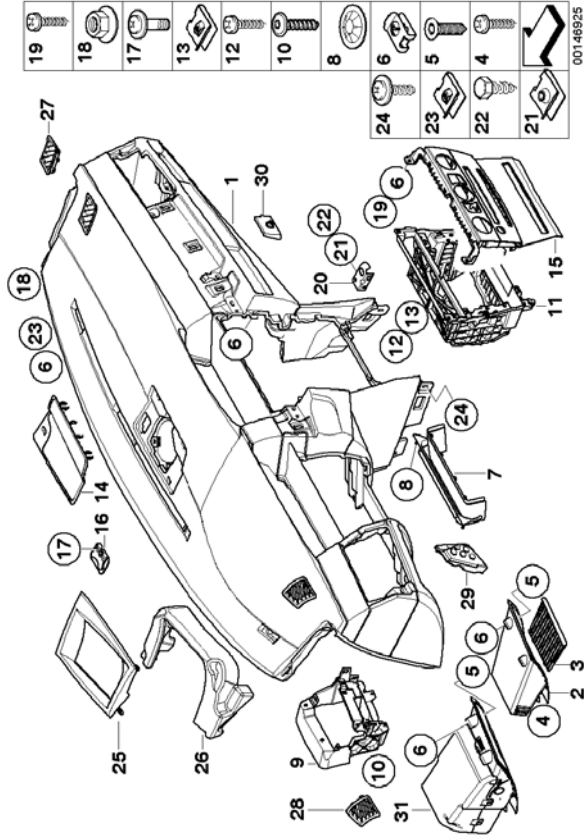

# Diagram

## 51\_4928 TRIM PANEL DASHBOARD

### 5' E60 SALOON 530i M54 ECE N

Quantity  
 From - Date  
 Up to - Date  
 Catalytic converter  
 Transmission  
 Steering  
 Replacement/Cancellation code  
 Part with mandatory return  
 Additional information

Nr	Description	Supplement	Me	Von	Bis	Kat	Ge	Le	Part Number	AE	R	Zi
31	HINGED COMPARTMENT IN DASHBOARD	BA = YES BEIGE	1	03/05			L	51 45 7 156 228				1

Yes  
No  
??

Yes, installed in vehicle  
No, not installed in vehicle  
Unknown whether installed in vehicle