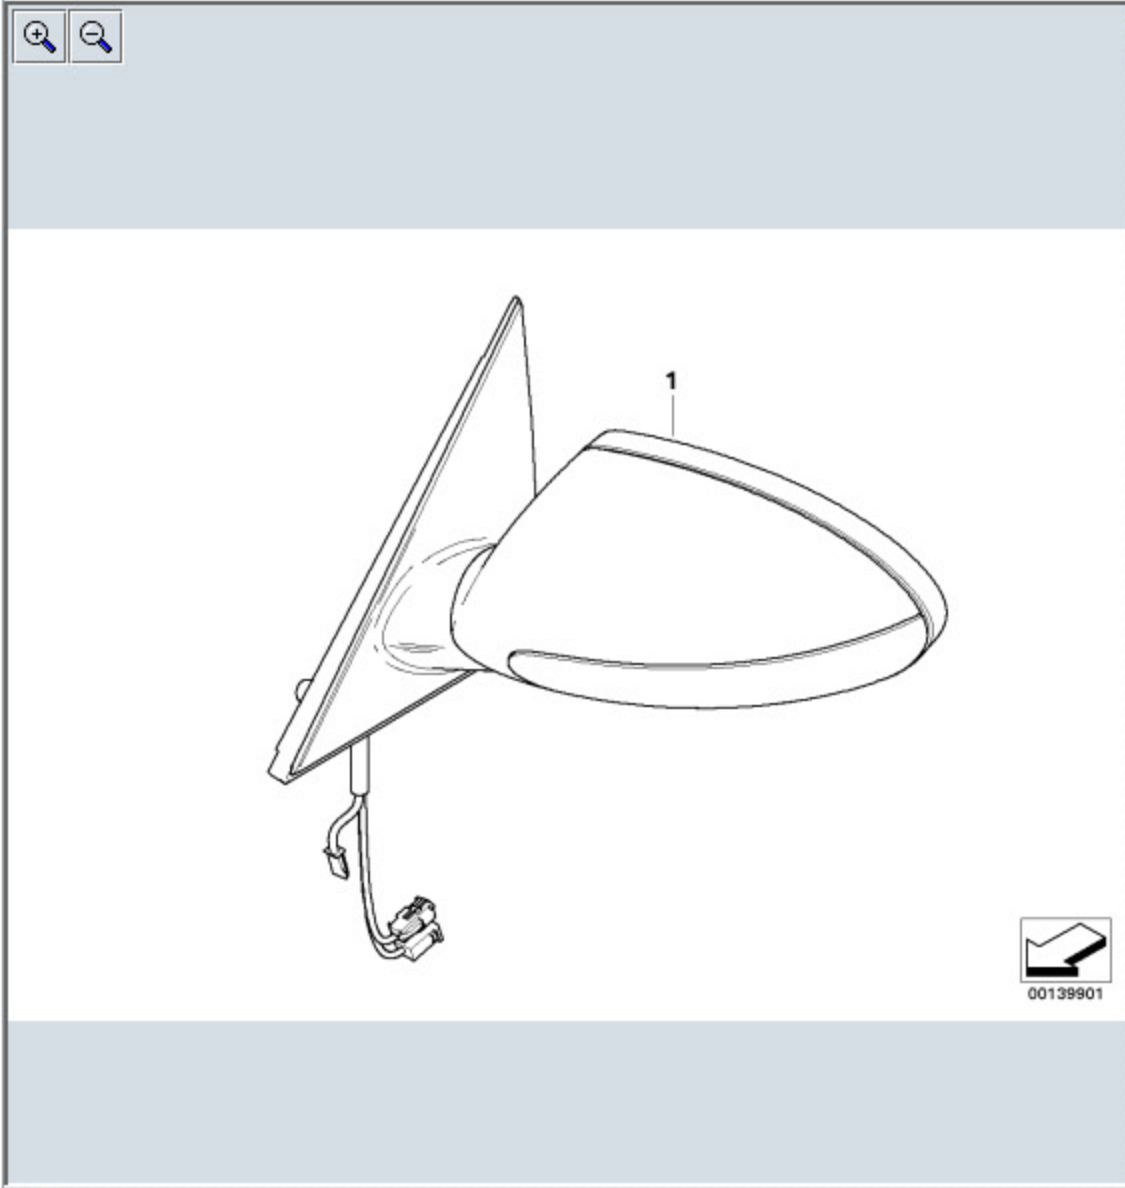

Display of Diagrams filtered

5' E61 LCI TOURING M5 ECE L N: 51_5542 M OUTSIDE MIRROR

Filtern

Yes	No	??	Code	Description
<input checked="" type="radio"/>	<input type="radio"/>	<input type="radio"/>	S430A	INTERIOR/OUTSIDE MIRROR WITH AUTO DIP