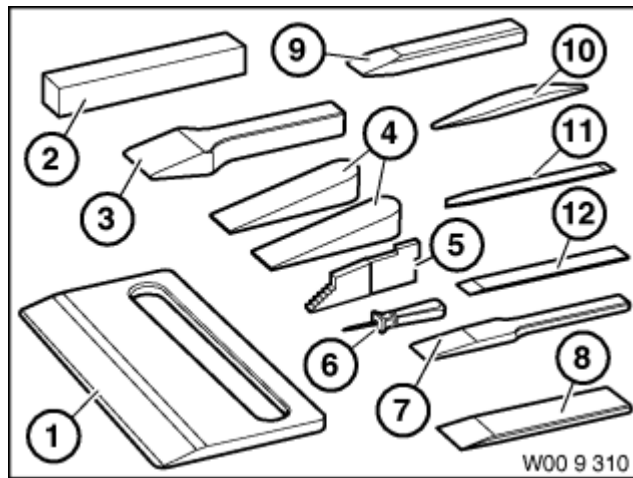

00 9 310 Assembly wedges (13)**Minimum set: Mechanical tools**

Note: For straightening vehicle bodies, e. removing window repairing small-sc residual adhesive gap widths, lever

Series: E12, E21, E23, E E30tou, E31, E32 E36, E36/2, E36/ E36tou, E38, E38 E39tou, E46, E46 E46/5, E46/C, E5 E64, E65, E66, E E90, R50, R52, F

SI number: 1 02 97(174)

Order number: 00 9 310

Assembly wedge

Consisting of:

1 = 00 9 311	Trim remover
2 = 00 9 312	Strike wedge, squ
3 = 00 9 313	Striking wedge, k
4 = 00 9 314	Adjusting wedges
5 = 00 9 315	Gap wedge
6 = 00 9 316	Sealing lip wedge
7 = 00 9 317	Trim panel wedge
8 = 00 9 318	Universal wedge
9 = 00 9 319	Striking wedge, s
10 = 00 9 321	Fishbone
11 = 00 9 322	Adhesive wedge
12 = 00 9 323	Cleaning wedge (
00 9 329	Case with insert f