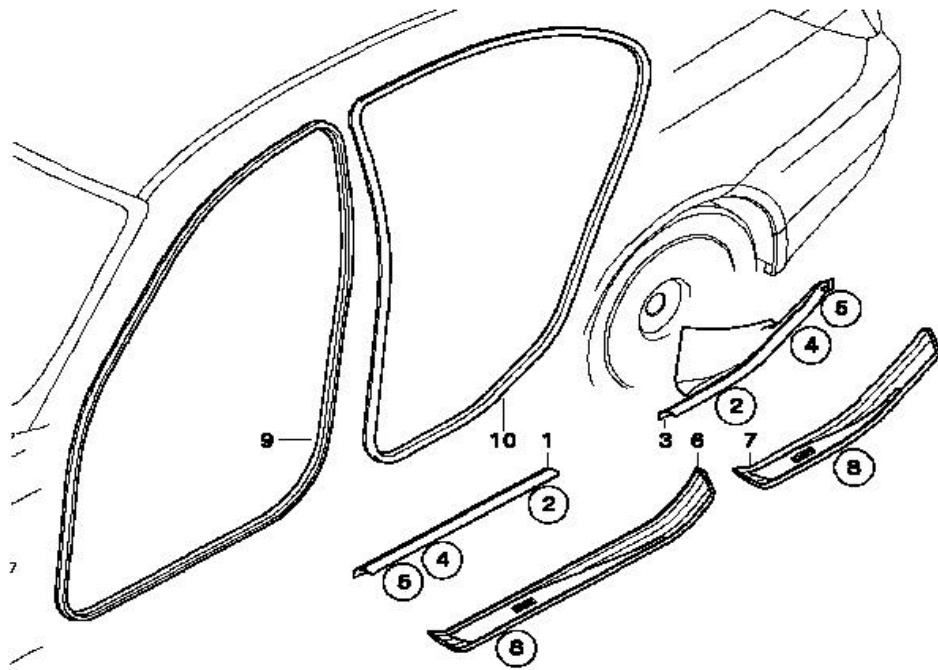

Group EPC - Diagrams 51_5119 EDGE PROTECTION/COVERINGS ROCKERS

PNo	Qty	N
51 72 7 122 433	1.00	
51 72 7 122 433	1.00	
51 72 7 122 434	1.00	

Parts Search

To Parts List

Parts Information

Part Kits

Production Date

< MG MG >

<Diagram Diagram>

Alter View/Display

VIN Specifics

Reduced illustr.

Zoom:

100% 200%

Delete Part No. DMS direct

No.	Description	Supplement	Qty	From	Up To	Cat	Tr	St	Part Number	AT	R	TI
1	SILL STRIP FRONT											
2	CLIP		8						51 47 7 117 532			
3	SILL STRIP REAR LEFT											
4	EXPANDING NUT	ST 4.8	2						63 17 1 367 868			
5	FILLISTER HEAD SCREW		2						51 16 7 043 911			
6	FRONT LEFT ENTRANCE COVER											
7	REAR LEFT ENTRANCE COVER											
8	SILL COVER CLIP		X						51 47 8 244 458			
9	FRONT DOOR EDGE PROTECTION		2						51 72 7 122 433			
10	EDGE PROT/STRIP DOOR RR SPARE ANTHRACITE		2						51 72 7 122 434			