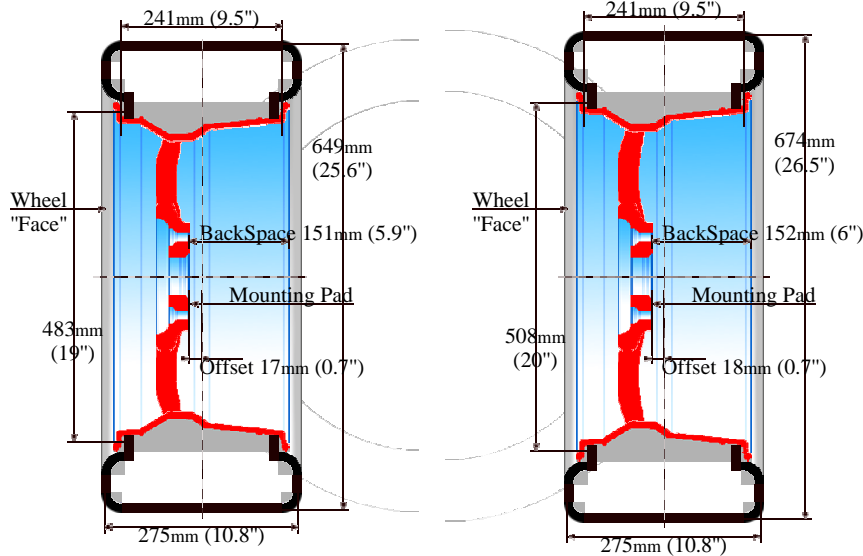

X

X

Shop Wheels

- [by car](#)
- [by specs](#)
- [by brand](#)

Shop Tires

- [by car](#)
- [by size](#)
- [by brand](#)

Tools

- [Fitment Guide](#)
- [Finishes Guide](#)
- [Photo Gallery](#)
- [PhotoChopper](#)
- [Fitment Check](#)
- [Plus Sizing](#)
- [Size Comparer](#)

* All wheels are compatible with TPMS sensors.

* Questions? Talk to experts: **1-877-558-4737** (Mon-Fri,9am-5pm PST)

[Save this setup in your Favorites](#) Add comments (optional):

-chart 1 chart 2-

	Wheel 1	Wheel 2
Wheels:		
Wheel size	19x9.5 ET 17	20x9.5 ET 18
BackSpace	150 mm (5.9")	151 mm (5.9") 1 mm (0") deeper.
Rim Lip	1 mm (0") wider	
Tires:		
Tire size	275/30-19	275/30-20
Section width	275 mm (10.8")	275 mm (10.8")
Sidewall	83 mm (3.3")	83 mm (3.3")
Tire diameter	649 mm (25.6")	674 mm (26.5") 25 mm (3.9%) taller.
Rim sizes	19x8.5 to 19x10.5	20x8.5 to 20x10.5
Circumference	2038 mm (80.2")	2116 mm (83.3")
Revs per mile	789.7	760.4
Speedometer	Assuming that this is OEM tire and speedometer readings are correct ▶	When speedometer reads 60mph (96.6km/h) actual speed will be 62.3mph (100.3km/h): 3.8% faster.
Clearance:		
Suspension	Assuming that this is OEM wheel/tire and there is no any problems with clearance on both sides ▶	The same.
Fenders		The same.
Wheelwells		Will fill out the wheelwell by extra 13 mm. Make sure that you have enough room under the fender. If not, consider lower profiles or smaller rims.

* For 275/30-19 tire comparable sizes would be: (Not all of them do exist in real life)

Rim size	Section width:
275	+10: 285 +20: 295 +30: 305 +40: 315 +50: 325