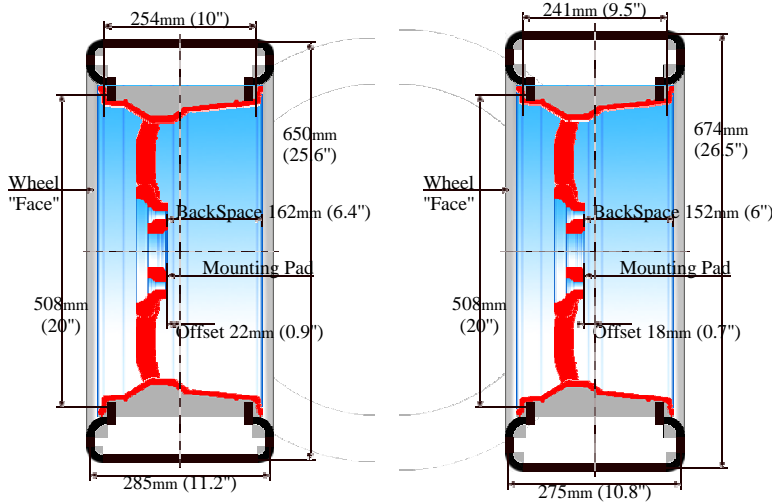

[Save this setup in your Favorites](#) Add comments (optional):

Wheels:	Wheel 1	Wheel 2
Wheel size	20x10 ET 22	20x9.5 ET 18
BackSpace	161 mm (6.3")	151 mm (5.9") 11 mm (0.4") shorter.
Rim Lip	3 mm (0.1") wider	
Tires:	Tire 1	Tire 2
Tire size	285/25-20	275/30-20
Section width	285 mm (11.2")	275 mm (10.8")
Sidewall	71 mm (2.8")	83 mm (3.3")
Tire diameter	650 mm (25.6")	674 mm (26.5") 24 mm (3.7%) taller.
Rim sizes	20x9 to 20x10.5	20x8.5 to 20x10.5
Circumference	2041 mm (80.4")	2116 mm (83.3")
Revs per mile	788.5	760.4
Speedometer	Assuming that this is OEM tire and speedometer readings are correct	When speedometer reads 60mph (96.6km/h) actual speed will be 62.2mph (100.1km/h): 3.7% faster.
Clearance:	Package 1	Package 2
Suspension	Assuming that this is OEM wheel/tire and there is no any problems with clearance on both sides	100% clear (leaves even more room than OEM)
Fenders		The same.
Wheelwells		Will fill out the wheelwell by extra 12 mm. Acceptable for most cars.

* For 285/25-20 tire comparable sizes would be: (Not all of them do exist in real life)

		Section width:				
Rim size	285	+10: 295	+20: 305	+30: 315	+40: 325	+50: 335
20"	285/25-20	295/20-20 24mm -	305/20-20 20mm -	315/20-20 16mm -	325/20-20 12mm -	335/20-20
	285/30-20 30mm+	295/25-20	305/25-20 10mm+	315/25-20 16mm+	325/25-20 20mm+	335/25-20 26mm+
		295/30-20 36mm+	305/30-20 42mm+	315/30-20 48mm+		