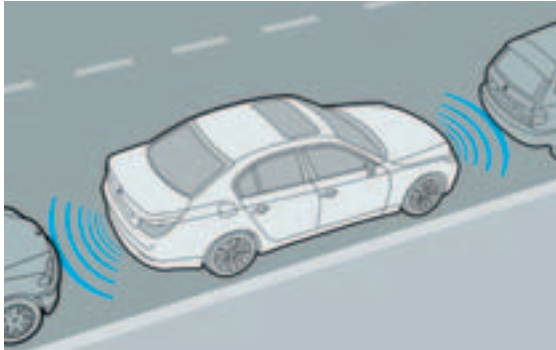

Park Distance Control.

Specification	Part number	Price from
Installation Kit	66 20 0 304 550	€269.00
Sensors¹	66 20 6 989 068	€116.00

¹ Part number and price shown is for one - four must be ordered for fitment. New bumper trims also required, please speak to your local BMW Dealer for a full price.