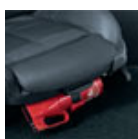

Jump leads in Genuine BMW pouch with protective circuit

Powder-type fire extinguisher

Located under the driver's seat for easy access.

TRACKER Response

This system is the leading tracking product in the UK. Driver Validation tags are used to confirm authorised vehicle movement. This means that in the unlucky event of the thief stealing the vehicle keys, TRACKER Response will monitor the vehicle movements. Once moved without the use of Driver Validation tags, the system will contact the TRACKER control room. Vehicle key theft is a rapidly growing crime and this feature will enable faster access to your vehicle's position. System features an innovative customer website so that your vehicles location can be identified day or night. (Image not shown)