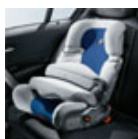

Junior Seat I-II

The BMW Junior Seat I-II with height and tilt adjustable backrest and restraint cushion is an ideal solution for children between 9 months and 7 years (9 to 25 kg body weight). The restraint cushion offers ideal protection to children from 9 months up to approx. 4 years: It reduces the impact of the forces acting on the cervical spine in the event of an accident. For children with a body weight in excess of 18 kg or approx. 3.5 years, the restraint cushion is no longer used. Your child is then secured in using the vehicle seat belt.