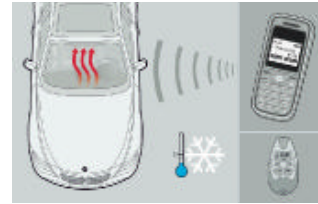

Independent heating