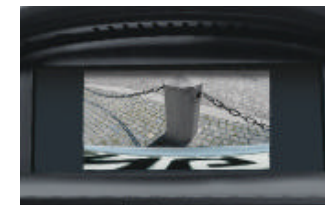

Sun screen

Accessory Control Menu

LED torch, rechargeable

Seat-back storage pocket
In black or lemon.

BMW junior seat I-II, with/without ISOFIX
Available in various colour schemes.

Protective rear cover

Rear View Camera