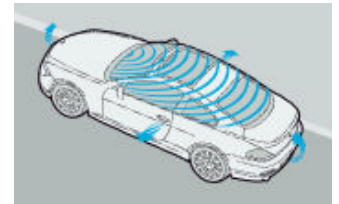

Alarm system

All wheels feature runflat tyres.