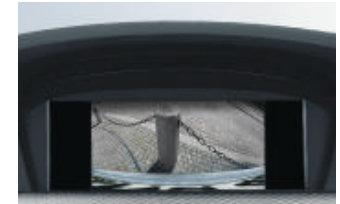

Accessory Control Menu

iPod interface

Basic Bluetooth hands-free kit\*

BMW DVD system for control display

Rear View Camera

USB interface for Accessory Control Menu

Aux connector cable

Bluetooth hands-free kit\*