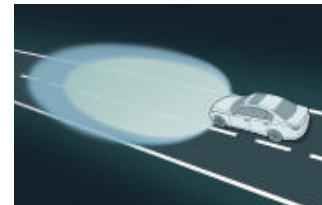

Additional xenon main beam headlights