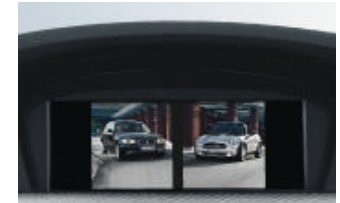

Side View Camera