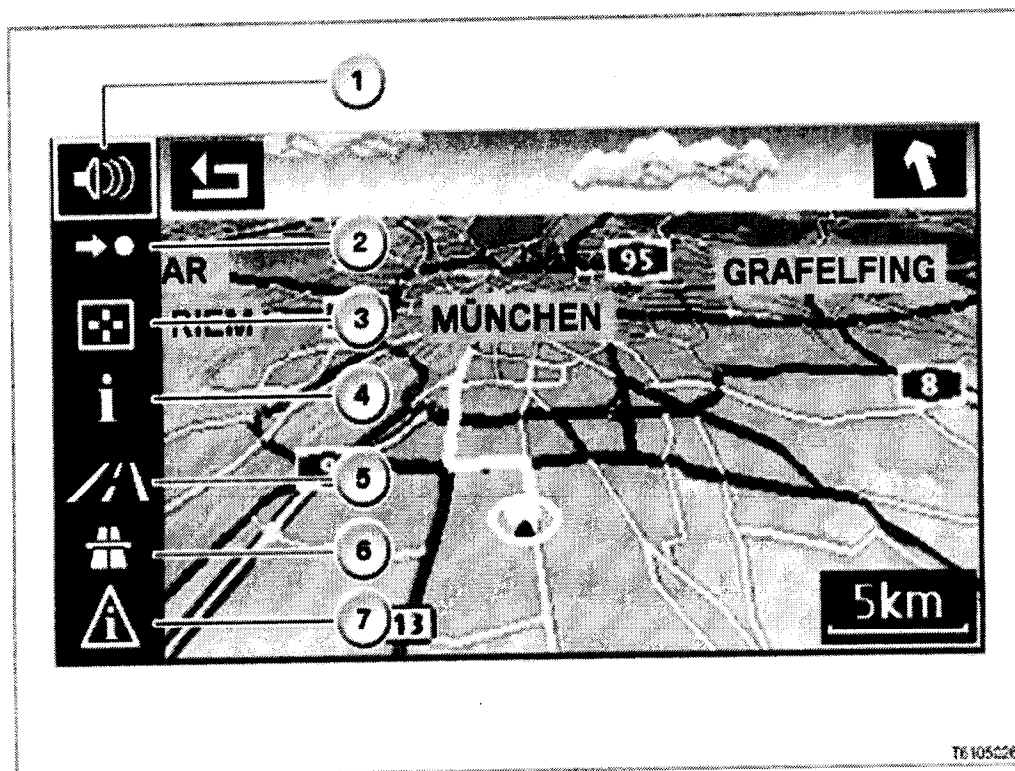

1

BMW contact number

Navigation system Professional\*: New menu in map view. New "perspective" map view.

The map view now has a menu with 7 panels on the left-hand side.

Key	Description
1	Switch spoken instructions on/off
2	Start/finish route guidance
3	Select destination using map
4	Show information
5	Change map view: <ul style="list-style-type: none"> <li>- "Map facing north"</li> <li>- "Map facing direction of travel"</li> <li>- "Perspective"</li> </ul>
6	Change route criteria
7	Manually call up traffic information

The new "perspective" map view can also be selected as follows: