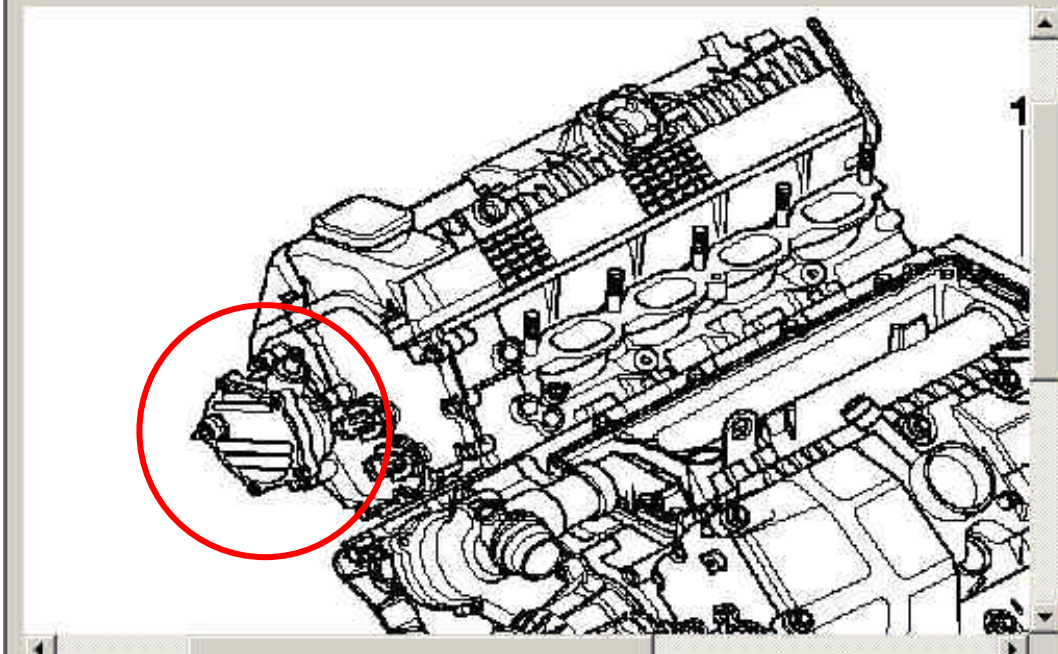

Group EPC - Diagrams 11_3249 SH

Print Change Quit Services Vehicle ID Help

Group EPC - Diagrams 11_3278 VACUUM PUMP WITH TUBES

PNr	Qty	Nr

Parts Search
 To Parts List
 Parts Information
 Part Hls
 Production Date
 < MG MG >
 <Diagram Diagram>
 Alter View/Display
 VIN Specific
 Reduced Illustr.
 Zoom: 100% 200%

Nr.	Description	Supplement	Qty	From	Up To	Cal	Tr	Sl	Part Number	AT	R	TI
1	VACUUM PUMP		1						11 66 7 909 080			
2	O-RING		1						07 12 9 903 080			
3	TORX BOLT	NE/C5.2NG	3									

VIN: - Serial: 5' E80 Model: 545I SEDAN ECE Year/Month: - Transm.: - Steering: L