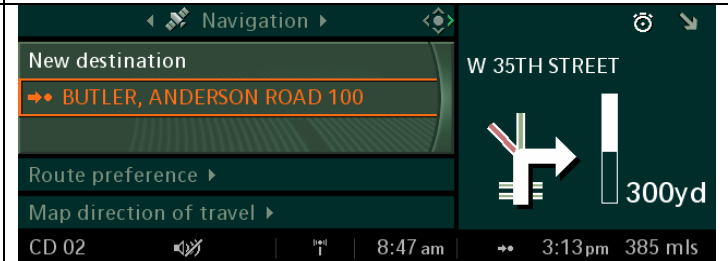

Navigation/Destination Input

- Color enhancements