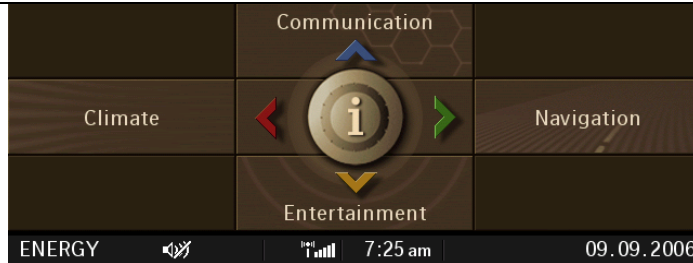

CCC (Car Communication Computer)

Central Information Display changes B65 01 07

Improvements

- Main Menu**
- Color enhancements
 - Returns to last screen after key was turned off

Prior to 3/2007

From 3/2007

Entertainment/Radio

- Color enhancements

Entertainment/CD

- Color enhancements
- Track selection layout

Navigation/Destination Input

- Color enhancements

<p>Navigation/Map display</p> <ul style="list-style-type: none"> • Color enhancements • Map display enhancements • POI Point of interest toggling 		
<p>Climate/Vent settings</p> <ul style="list-style-type: none"> • Color enhancements • Graphics enhancements 		
<p>Climate/seat climate</p> <ul style="list-style-type: none"> • Color enhancements 		
<p>Communication/Address</p> <ul style="list-style-type: none"> • Color enhancements • Improved phone pairing • Improved redial function 		