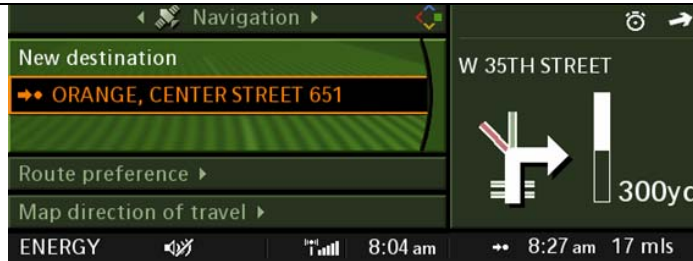

Entertainment/Radio

- Color enhancements

Entertainment/CD

- Color enhancements
- Track selection layout

Navigation/Destination Input

- Color enhancements

<p>Navigation/Map display</p> <ul style="list-style-type: none"> • Color enhancements • Map display enhancements • POI Point of interest toggling 		
<p>Climate/Vent settings</p> <ul style="list-style-type: none"> • Color enhancements • Graphics enhancements 		
<p>Climate/seat climate</p> <ul style="list-style-type: none"> • Color enhancements 		
<p>Communication/Address</p> <ul style="list-style-type: none"> • Color enhancements • Improved phone pairing • Improved redial function 		