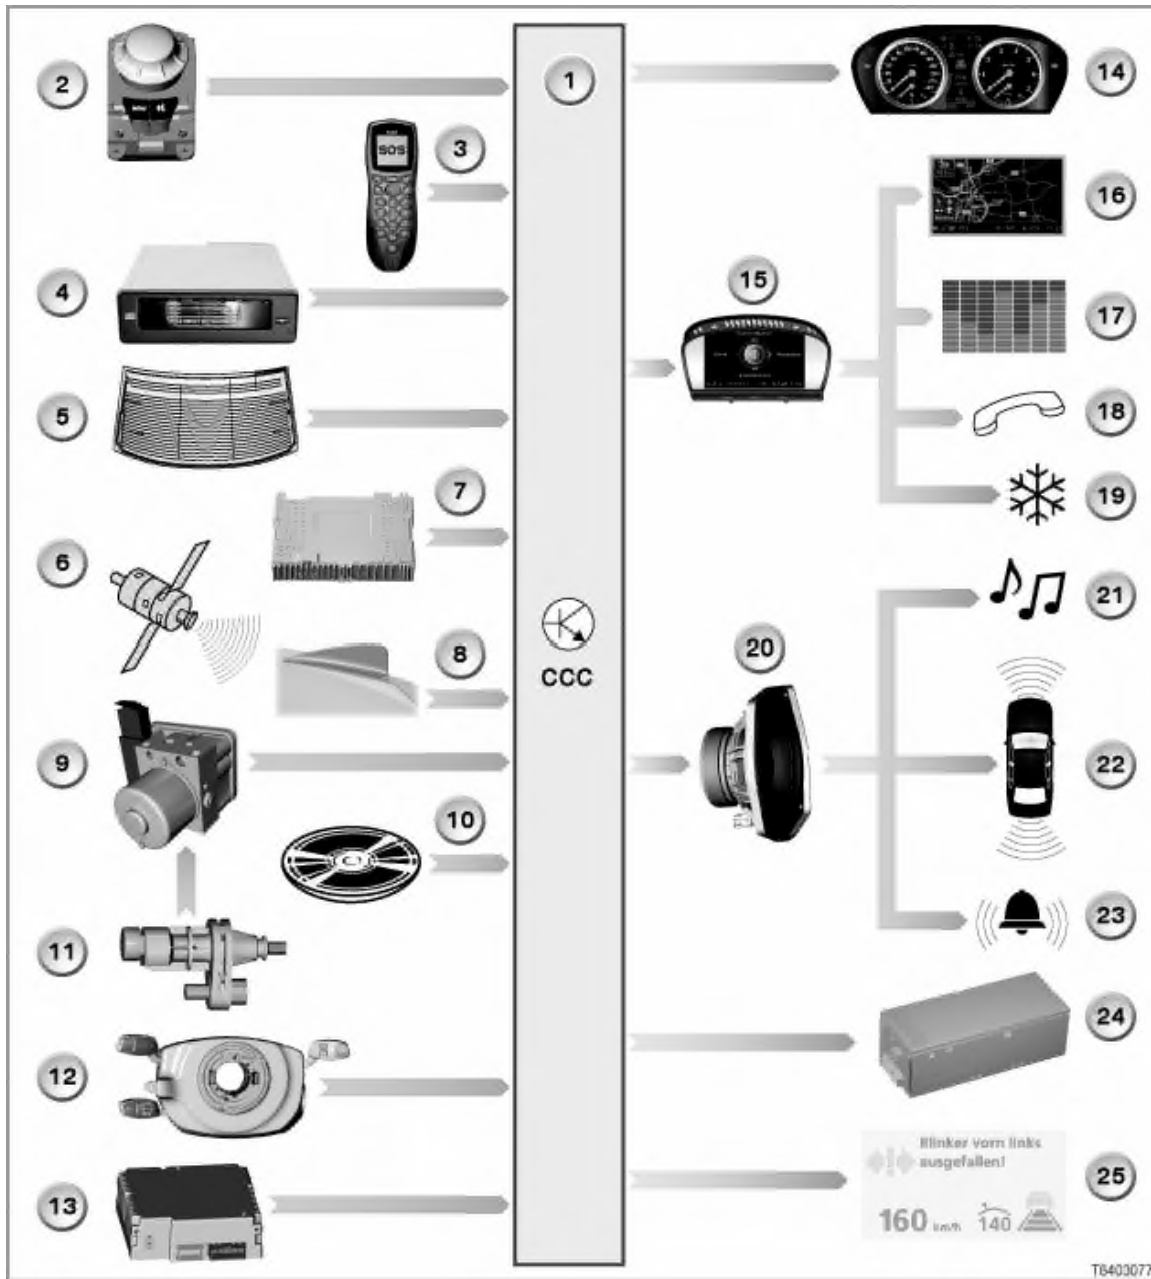

E60 - Car Communication Computer (CCC) system overview

For technical reasons, the system overview is divided up as follows:

- CCC inputs/outputs
- CCC system circuit diagram
- DVD navigation system Professional inputs/outputs
- Voice recognition system inputs/outputs
- TV function inputs/outputs
- Arrangement of printed circuits

- CCC inputs/outputs

Key	Explanation	Key	Explanation
1	Car Communication Computer (CCC)	2	Controller in the centre console
3	Telephone (option 638 "Car phone Professional")	4	CD changer (option 672 "6-disc CD changer in glove box")
5	Aerials (in the rear window)	6	GPS satellites
7	Satellite Digital Audio Radio System (only US version)	8	GPS aerial