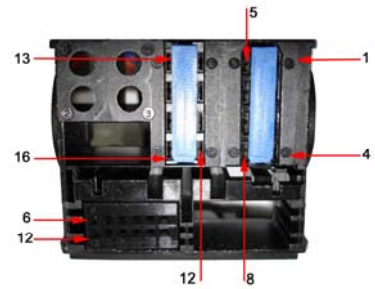

Reference : AC000006AA

If you are interested, contact our sales department : sales@parrot.fr

If you are interested, contact our sales department: sales@parrot.fr

Parrot MK6100 connectors

Pin	Color	Function	
		Color	Function
1	Purple Black		Rear Right Speaker -
2	Grey black		Front Right Speaker -
3	White black		Front Left Speaker -
4	Green black		Rear Left Speaker -
5	Green black		Rear Left Radio Speaker -
6	White black		Front Left Radio Speaker -
7	Grey black		Front right Radio Speaker +
8	Purple Black		Rear Right Radio Speaker +
9	Red		Line in 1P
10	White		Line in 2P
11	Yellow		Mute
12	Black		Ground
13	Purple		Rear Right Speaker -
14	Grey		Front Right Speaker -
15	White		Front Left Speaker -
16	Green		Rear Left Speaker -
17	Green		Rear Left Radio Speaker +
18	White		Front Left Radio Speaker +
19	Grey		Front right Radio Speaker +
20	Purple		Rear Right Radio Speaker +
21			Line in 1M
22			Line in 2M
23			12V Key (Fuse)
24			12 V (Fuse)

Power connectors

Pin Number	Couleur	Description
1	White	Mute In 1
2	Yellow	Mute In 2
3	Blue	Mute In 3
4	Orange	+ 12V Memory
5	Green	
6	Brown	
7	Red	+ 12 V Permanent
8	Black	Masse

Audio connectors

Pin Number	Couleur	Description
1	Grey	Rear right speaker +
2	White	Rear right speaker -
3	Blue	Front right speaker +
4	Green	Front right speaker -
5	Red	Front left speaker +
6	Orange	Front left speaker -
7	Bronw	Rear left speaker +
8	Black	Rear left speaker -

ISO Adapter connections

BMW Audio

N°	Color	Description
4	Green	Rear left speaker +
3	White	Front left speaker +
2	Grey	Front Right speaker +
1	Violet	Rear Right speaker +
8	Green Black	Rear Left speaker -
7	White Black	Front Left speaker -
6	Grey Black	Front Right speaker-
5	Black Violet	Rear Right speaker -