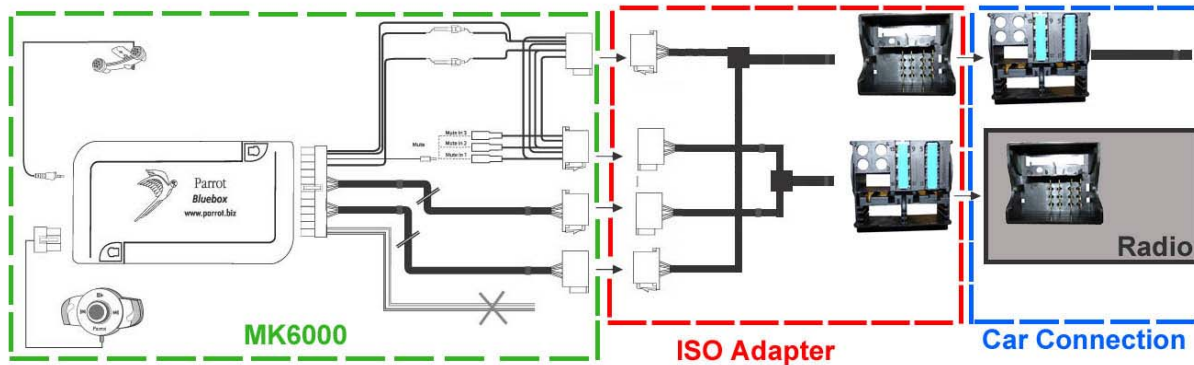

Reference : AC000006AA

If you are interested, contact our sales department : sales@parrot.fr

If you are interested, contact our sales department: sales@parrot.fr

Parrot MK6100 connectors

Pin	Color	Function	
		Color	Function
1	Purple Black		Rear Right Speaker -
2	Grey black		Front Right Speaker -
3	White black		Front Left Speaker -
4	Green black		Rear Left Speaker -
5	Green black		Rear Left Radio Speaker -
6	White black		Front Left Radio Speaker -
7	Grey black		Front right Radio Speaker +
8	Purple Black		Rear Right Radio Speaker +
9	Red		Line in 1P
10	White		Line in 2P
11	Yellow		Mute
12	Black		Ground
13	Purple		Rear Right Speaker -
14	Grey		Front Right Speaker -
15	White		Front Left Speaker -
16	Green		Rear Left Speaker -
17	Green		Rear Left Radio Speaker +
18	White		Front Left Radio Speaker +
19	Grey		Front right Radio Speaker +
20	Purple		Rear Right Radio Speaker +
21			Line in 1M
22			Line in 2M
23			12V Key (Fuse)
24			12 V (Fuse)

Power connectors

Pin Number	Couleur	Description
1	White	Mute In 1
2	Yellow	Mute In 2
3	Blue	Mute In 3
4	Orange	+ 12V Memory
5	Green	
6	Brown	
7	Red	+ 12 V Permanent
8	Black	Masse

Audio connectors

Pin Number	Couleur	Description
1	Grey	Rear right speaker +
2	White	Rear right speaker -
3	Blue	Front right speaker +
4	Green	Front right speaker -
5	Red	Front left speaker +
6	Orange	Front left speaker -
7	Bronw	Rear left speaker +
8	Black	Rear left speaker -