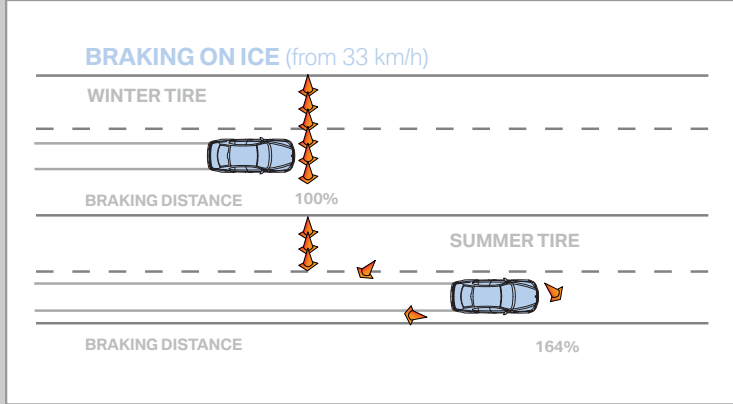

WINTER TIRES, ANYONE?

Shorter braking distances. Greater traction. Any conditions. With the addition of BMW Winter Tire Packages to your vehicle, you'll benefit from increased control and greater safety this season.