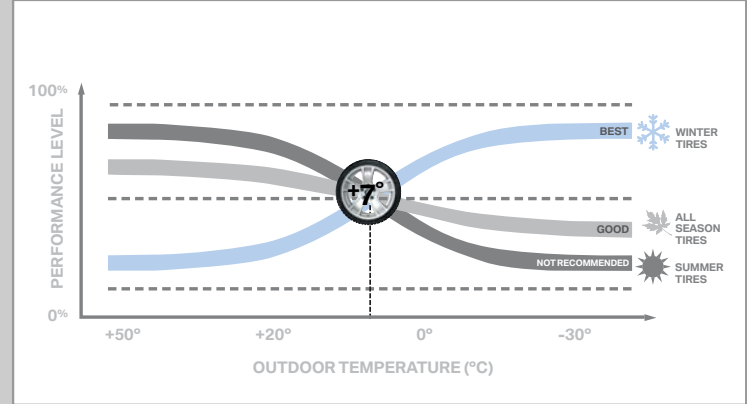

k. Star Spoke 104

16" Alloy wheels with Pirelli Winter 210 Snowsport winter tires

MASTERS IN **THE ART OF PERFORMANCE.**

Just try to find someone who knows more about your BMW; it won't be easy. Our certified technicians are trained to know your BMW inside and out, guaranteeing expert service that meets the highest BMW standards. So who better to install your BMW Winter Tire Packages? Trained specifically to perform the job, they'll get you in and out quickly, so you won't miss a minute of The Ultimate Winter Driving Experience.

THE BEST TIME TO INSTALL WINTER TIRES.

Did you know that high-performance summer and all-season tires begin to lose traction at around +7 degrees Celsius, resulting in reduced contact with the road? Installing BMW Winter Tire Packages ensures your BMW is as ready for winter as you are.