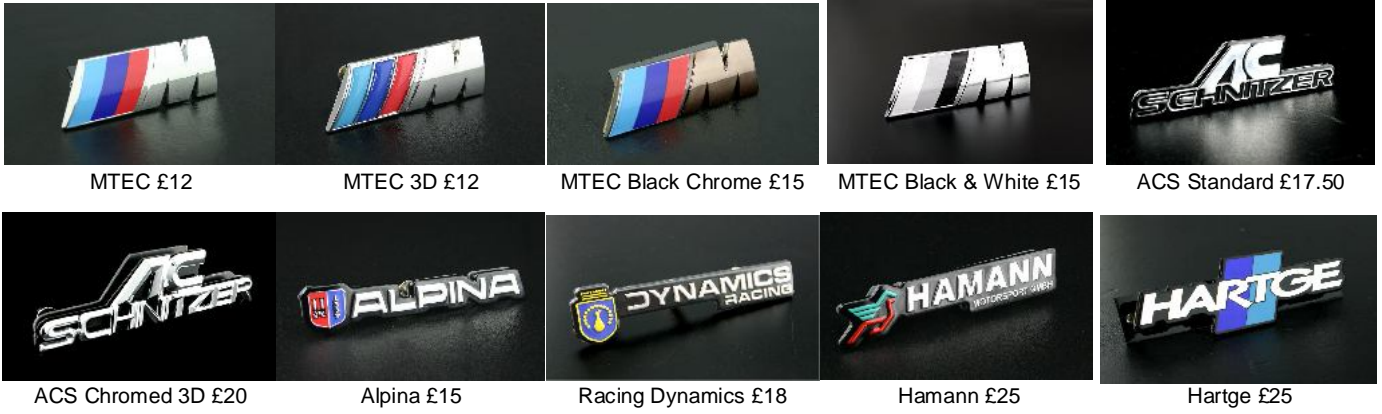

Grill Badge