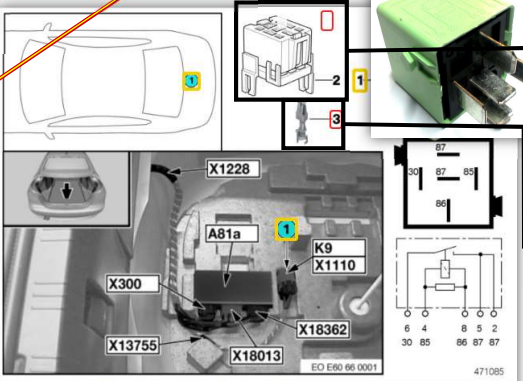

0.5 metric is 20+ ga, use 20 ga
0.75 metric is 19 ga, use 18 ga
1.0 metric is 17 ga, use 16 ga
1.5 metric is 15 ga, use 14 ga
2.5 metric is 13 ga, use 12 ga
4 metric is 11 ga, use 10 ga
16 metric is 5 ga, use 4 ga

x1

0,2-0,5 MM² [61130005201](#)

No.	Description	Supp.	Qty	From	Up To	Part Number	Price	Notes
01	Relay, make contact, white green		1			61388373700	\$13.96	
02	Relay holder, black white		1			61131389111	\$5.43	
03	Double leaf spring contact	6.0 MM ²	X			61130007271	\$6.97	
03	Double leaf spring contact	1.0 MM ²	X			61130007437	\$2.35	
03	Double leaf spring contact	2.5 MM ²	X			61130007438	\$2.75	
03	Double leaf spring contact	0.5-1.0 MM ² (AG)	X			61138837730	\$0.63	
03	Double leaf spring contact	1.5-2.5 MM ² (AG)	X			61138837732	\$0.63	
03	Double leaf spring contact	4.0-6.0 MM ² (AG)	X			61138837734		