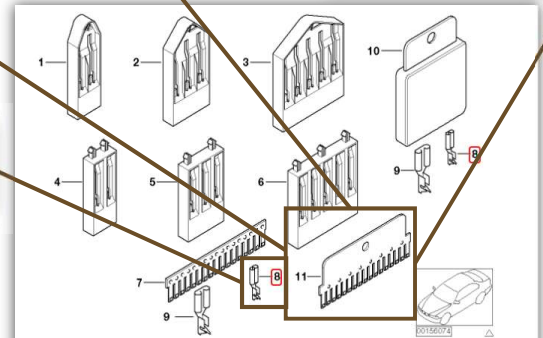

x3

Double leaf spring contact 2.5 MM² [61130007438](#)

x2

Double leaf spring contact 0.5-1.0 MM² [61131378906](#)

x2

OR

Double leaf spring contact 0.5-1.0 MM² [61138837730](#)

x4

0,35-0,5 MM² [61131387140](#)

No.	Description	Supp.	Qty	From	Up To	Part Number	Price	Notes
01	Insulation housing, fan connector	3 POL	X			61131393732	\$0.80	
02	Insulation housing, fan connector	5 POL	X			61131393739	\$0.92	
03	Insulation housing, fan connector	9 POL	X			61131393766	\$0.97	
04	Insulation housing, fan connector	3 POL	X			61131393718	\$0.25	
05	Insulation housing, fan connector	5 POL	X			61131393719	\$0.28	
06	Insulation housing, fan connector	9 POL	X			61131393724	\$0.37	
Can be shortened to the desired number of poles								
07	Comb. fan connector	17 ECU (L)	X			61131387150	\$2.27	
08	Flat contact, fan connector	0.35-0.5 MM ²	X			61131387140	\$0.35	
08	Flat contact, fan connector	0.75-1.0 MM ²	X			61131387142	\$0.28	
08	Flat contact, fan connector	1.5-2.5 MM ²	X			61131387144	\$0.28	