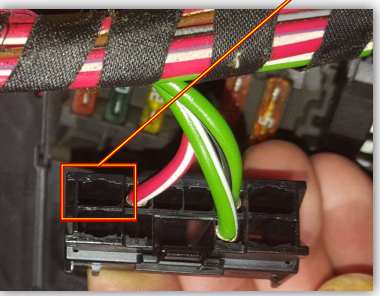

0.5 metric is 20+ ga, use 20 ga
0.75 metric is 19 ga, use 18 ga
1.0 metric is 17 ga, use 16 ga
1.5 metric is 15 ga, use 14 ga
2.5 metric is 13 ga, use 12 ga
4 metric is 11 ga, use 10 ga
16 metric is 5 ga, use 4 ga

x1

0,2-0,5 MM² [61130005201](#)

No.	Description	Supp.	Qty	From	Up To	Part Number	Price	Notes
01	Relay, make contact, white green		1			61388373700	\$13.96	
02	Relay holder, black white		1			61131389111	\$5.43	
03	Double leaf spring contact	6.0 MM ²	X			61130007271	\$6.97	
03	Double leaf spring contact	1.0 MM ²	X			61130007437	\$2.35	
03	Double leaf spring contact	2.5 MM ²	X			61130007438	\$2.75	
03	Double leaf spring contact	0.5-1.0 MM ² (AG)	X			61138837730	\$0.63	
03	Double leaf spring contact	1.5-2.5 MM ² (AG)	X			61138837732	\$0.63	
03	Double leaf spring contact	4.0-6.0 MM ² (AG)	X			61138837734		

x3

Double leaf spring contact 2.5 MM² [61130007438](#)

x2

Double leaf spring contact 0.5-1.0 MM² [61131378906](#)

x2

OR

Double leaf spring contact 0.5-1.0 MM² [61138837730](#)

x4