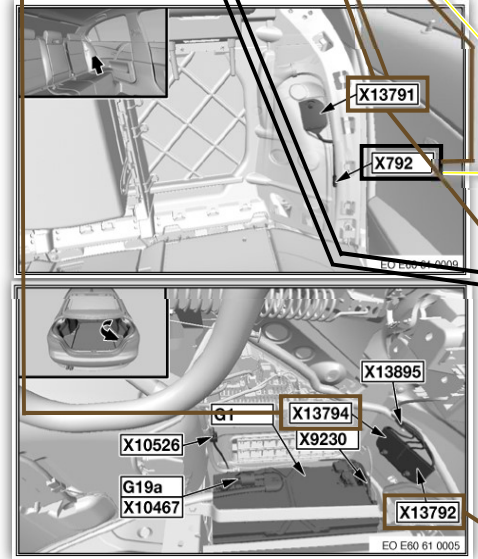

x3

Double leaf spring contact 2.5 MM² [61130007438](#)

x2

Double leaf spring contact 0.5-1.0 MM² [61131378906](#)

x2

OR

Double leaf spring contact 0.5-1.0 MM² [61138837730](#)

x4

0,35-0,5 MM² [61131387140](#)

No.	Description	Supp.	Qty	From	Up To	Part Number	Price	Notes
01	Insulation housing, fan connector	3 POL	X			61131393732	\$0.80	
02	Insulation housing, fan connector	5 POL	X			61131393739	\$0.92	
03	Insulation housing, fan connector	9 POL	X			61131393766	\$0.97	
04	Insulation housing, fan connector	3 POL	X			61131393718	\$0.25	
05	Insulation housing, fan connector	5 POL	X			61131393719	\$0.28	
06	Insulation housing, fan connector	9 POL	X			61131393724	\$0.37	
Can be shortened to the desired number of poles								
07	Comb. fan connector	17 ECU (L)	X			61131387150	\$2.27	
08	Flat contact, fan connector	0.35-0.5 MM ²	X			61131387140	\$0.35	
08	Flat contact, fan connector	0.75-1.0 MM ²	X			61131387142	\$0.28	
08	Flat contact, fan connector	1.5-2.5 MM ²	X			61131387144	\$0.28	