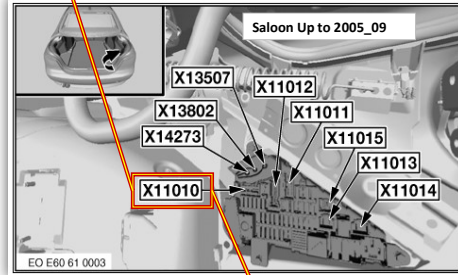

0.5 metric is 20+ ga, use 20 ga
0.75 metric is 19 ga, use 18 ga
1.0 metric is 17 ga, use 16 ga
1.5 metric is 15 ga, use 14 ga
2.5 metric is 13 ga, use 12 ga
4 metric is 11 ga, use 10 ga
16 metric is 5 ga, use 4 ga

x1

0,2-0,5 MM² [61130005201](#)

No.	Description	Supp.	Qty	From	Up To	Part Number	Price	Notes
01	Relay, make contact, white green		1			61388373700	\$13.96	
02	Relay holder, black white		1			61131389111	\$5.43	
03	Double leaf spring contact	6.0 MM ²	X			61130007271	\$6.97	
03	Double leaf spring contact	1.0 MM ²	X			61130007437	\$2.35	
03	Double leaf spring contact	2.5 MM ²	X			61130007438	\$2.75	
03	Double leaf spring contact	0.5-1.0 MM ² (AG)	X			61138837730	\$0.63	
03	Double leaf spring contact	1.5-2.5 MM ² (AG)	X			61138837732	\$0.63	
03	Double leaf spring contact	4.0-6.0 MM ² (AG)	X			61138837734		