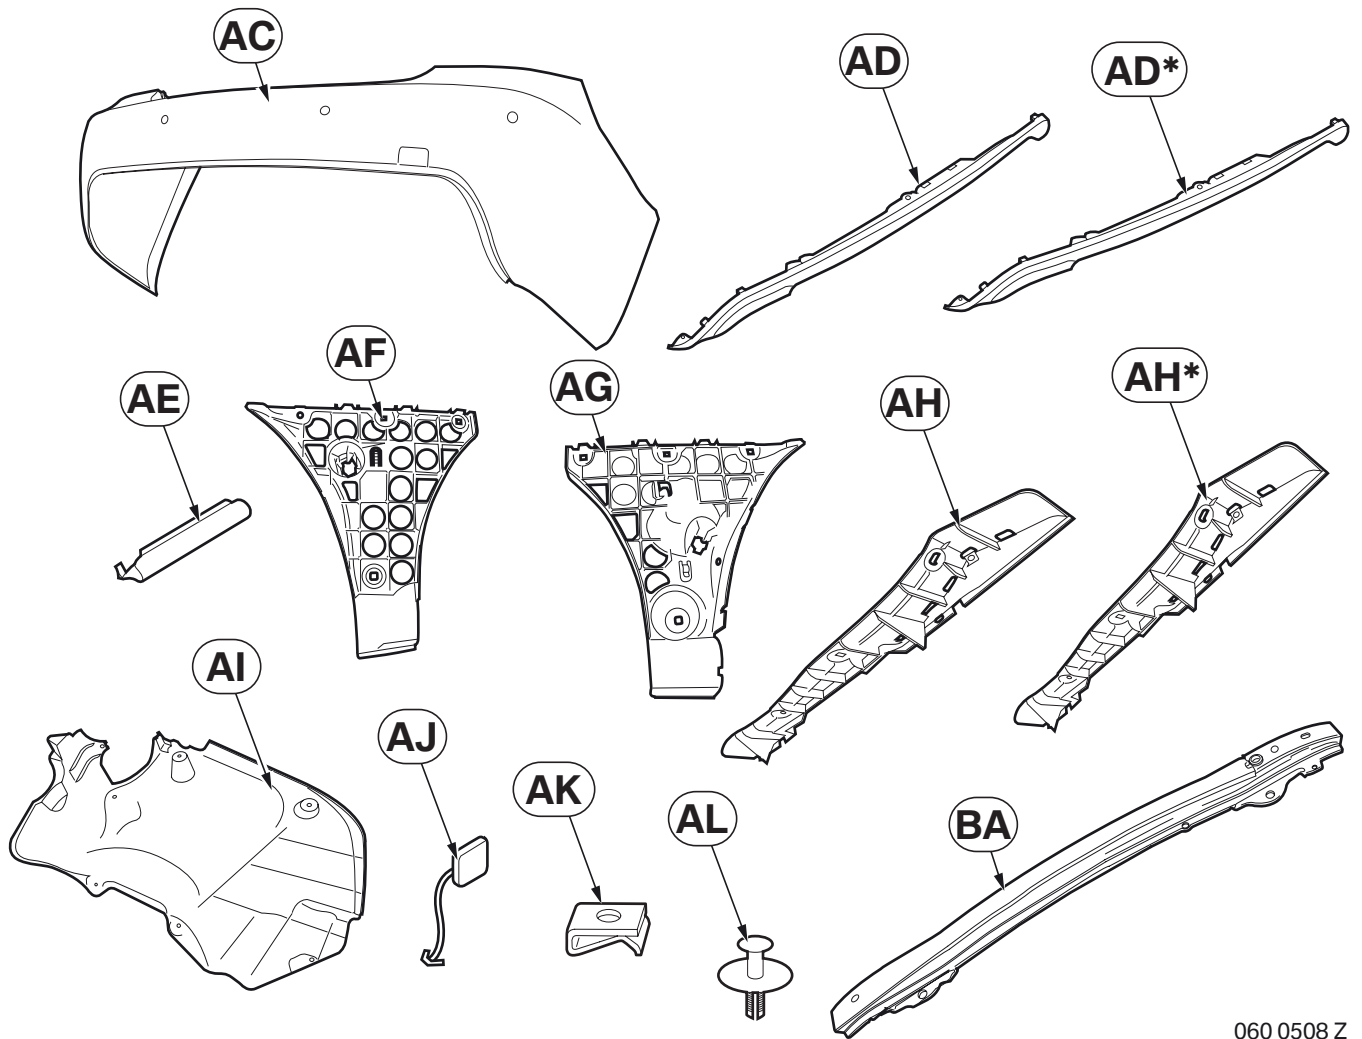

2. Rear bumper trim parts list

060 0508 Z

Legend

- AC Bumper trim
- AD Diffuser trim (cars with towing hitch only)
- AD* Diffuser trim (cars without towing hitch only)
- AE Towing hitch flap (cars with towing hitch only)
- AF Left holder
- AG Right holder
- AH Middle holder (cars with towing hitch only)
- AH* Middle holder (cars without towing hitch only)
- AI Battery box cover
- AJ Tow lug flap
- AK Speed nut (10x)
- AL Stopper (6x)
- BA Rear bumper trim support (E61 cars only)