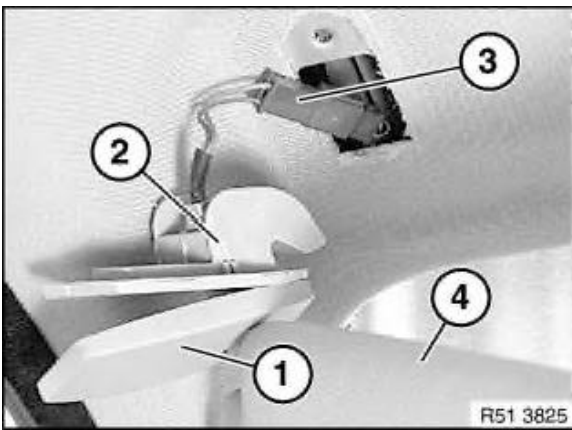

Fold down sun visor (5).

Lever out trim (2) on counter support (1) and release screw underneath.

Lever out cover (4) on joint and release screw (3).

Lift out sun visor.

Pull out cable slightly and disconnect plug (3).

*Installation:*

Cover (2) or trim (1) must not be damaged.

Perform function check on lighting.