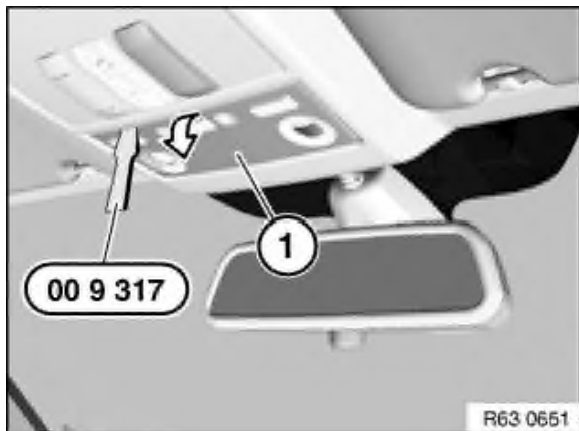

**Special tools required:**

- 00 9 317

**Important!**

Follow instructions for handling light bulbs (interior lights).

Replacement:

If necessary, convert bulbs.

Lever out ceiling light (1) with special tool 00 9 317 as illustrated.