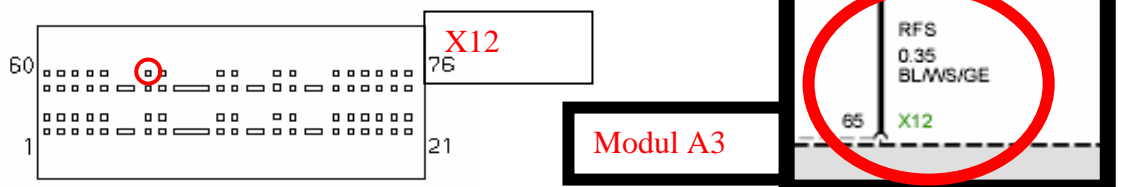

Pin 65 of Light Modul A3 is „Rear driving signal / Rückfahrtsignal“

It is colored Blue, White, Yellow / Blau Weiß Gelb

X 336