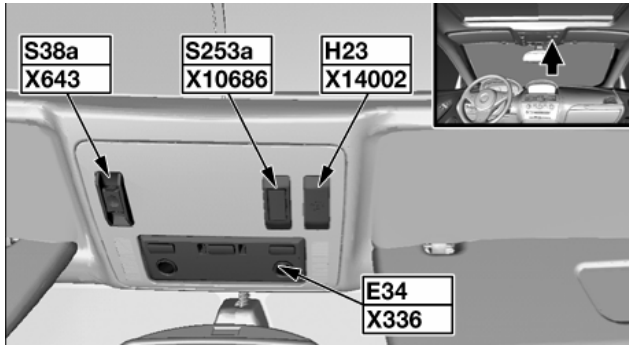

Pin 65 of Light Modul A3 is „Rear driving signal / Rückfahrtsignal“

It is colored Blue, White, Yellow / Blau Weiß Gelb

X 336