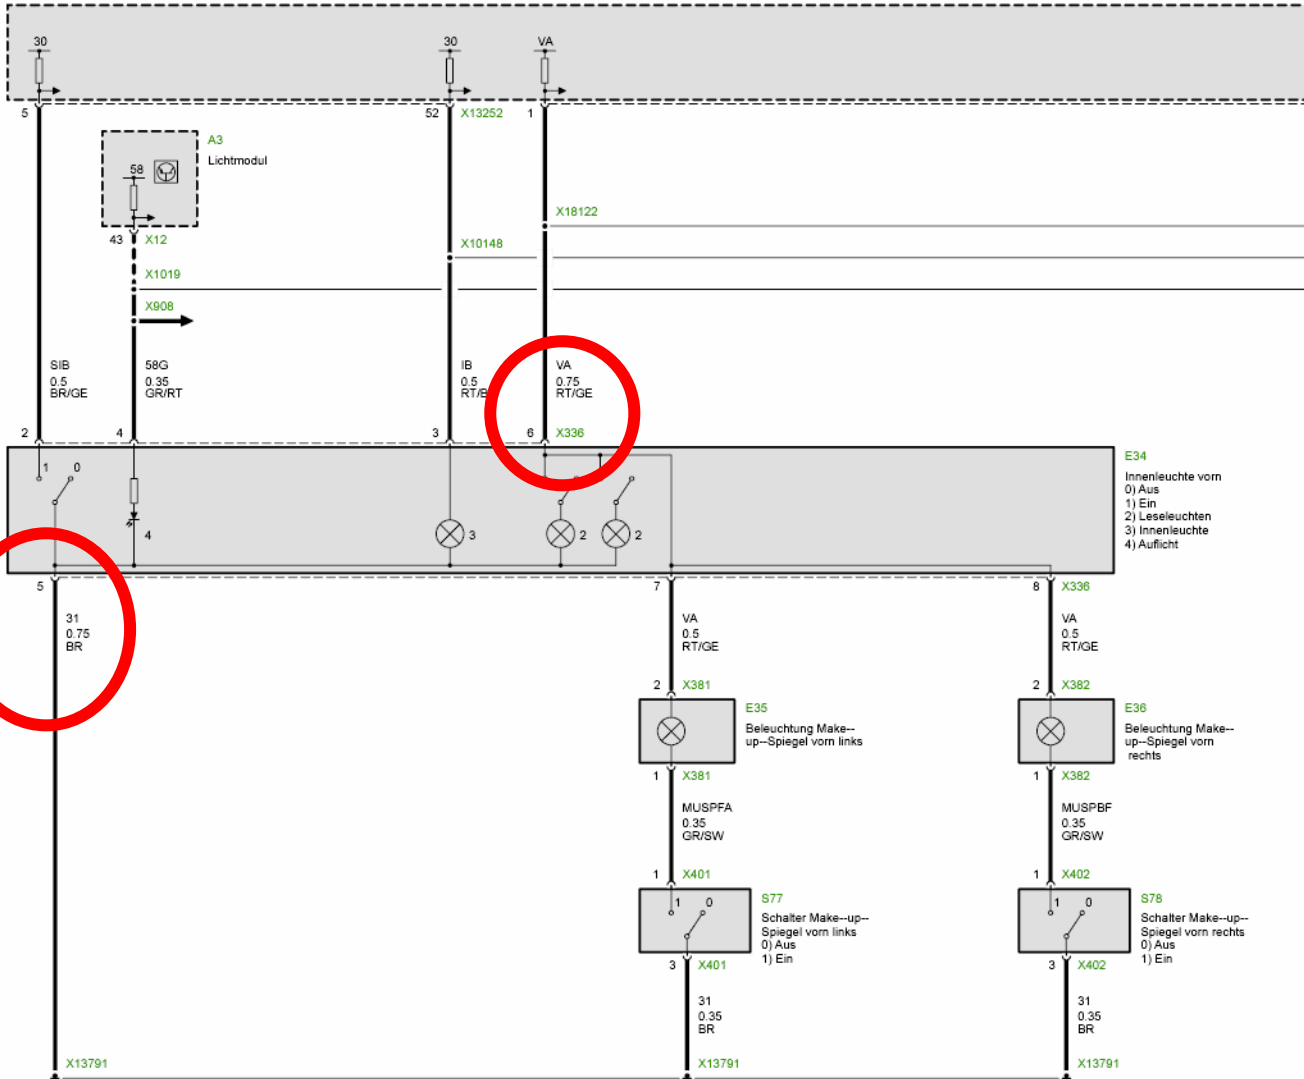

Pin 65 of Light Modul A3 is „Rear driving signal / Rückfahrtsignal“

It is colored Blue, White, Yellow / Blau Weiß Gelb

X 336