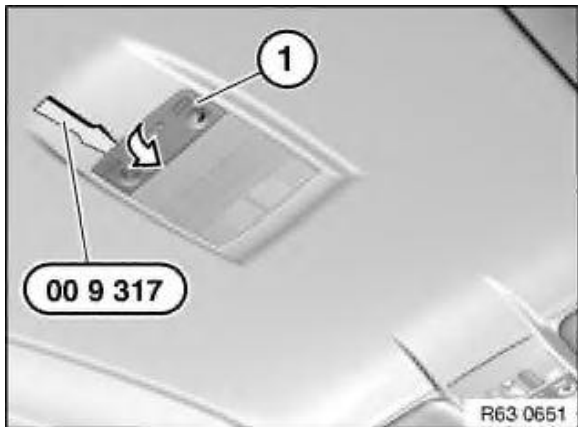

**Special tools required:**

- 00 9 317

**Important!**

Follow instructions for handling light bulbs (interior lights).

Replacement:

If necessary, convert bulbs.

Lever out ceiling light (1) with special tool 00 9 317 as illustrated.

Disconnect plug connection underneath and remove ceiling light (1).

Replacement:

Note type of bulb.