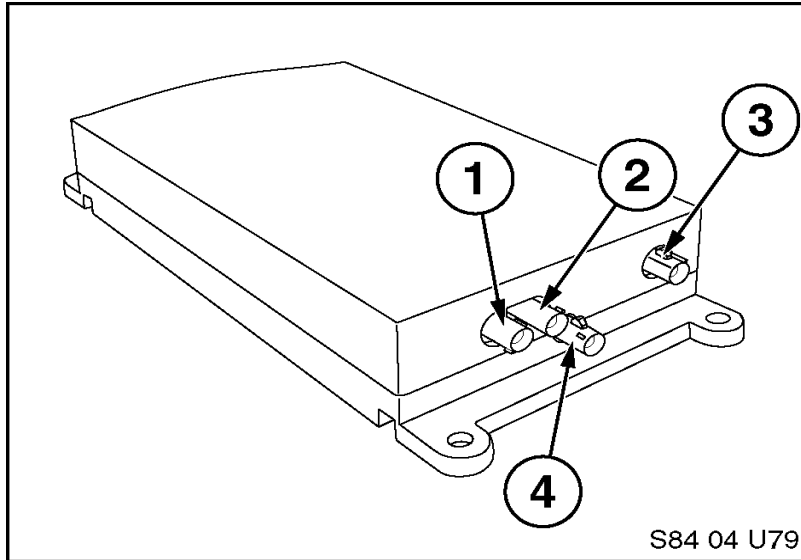

thick TCU - antenna view E60/63/64 without Navi

	Antenna	Description
1	Main Cellular	Color is black
2	Backup Cellular	Color is purple
3	Bluetooth	Color is natural
4	GPS - only in	Color is blue

thin TCU - antenna view E60/63/64 with Navi

	Antenna	Description
1	Main Cellular	Color is black
2	Backup Cellular	Color is purple
3	Bluetooth	Color is natural

TCU - connector view E60/63/64

	Connector	Description
1	cable harness	54 PIN Male ELO Connector
2	optical bus	2 PIN Female Optical Connector