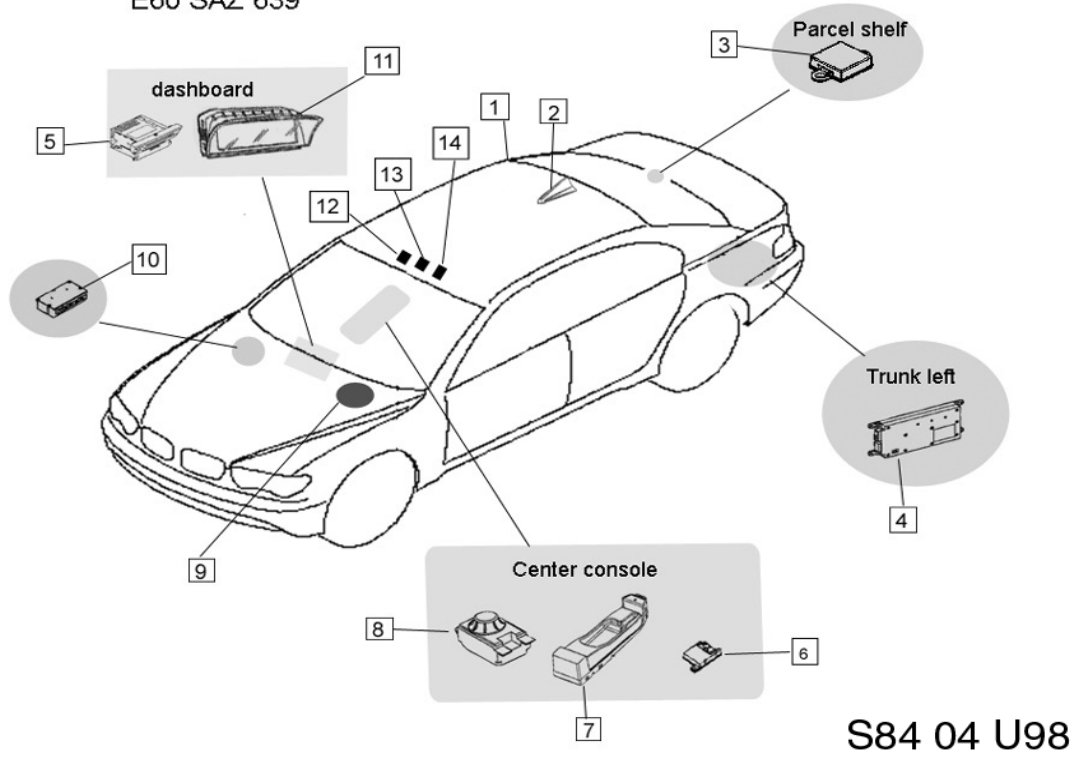

Component Location
E60 SAZ 639

component list
E60 SAZ639

	part	location	comment
1	E60		
2	telephone and GPS antenna	on roof	
3	backup antenna	parcel shelf	
4	TCU-Telematic control Unit	left trunk area	
5	CCC-Modul	upside of the dashboard	
6	blue tooth antenna	rear center console below ashtray	since 12/03, before in the trunk
7	ejectbox	center console	retrofitting, SAZ 639
8	iDrive	center console	
9	back up speaker	under steering wheel	
10	SGM - airbag sensor	behind glove box	triggers ACN call
11	MMI-control modul	center dashboard	
12	microphone for the CCC-SVS	headliner	only when CCC in the car
13	SOS button	headliner	
14	telephone microphone	headliner	