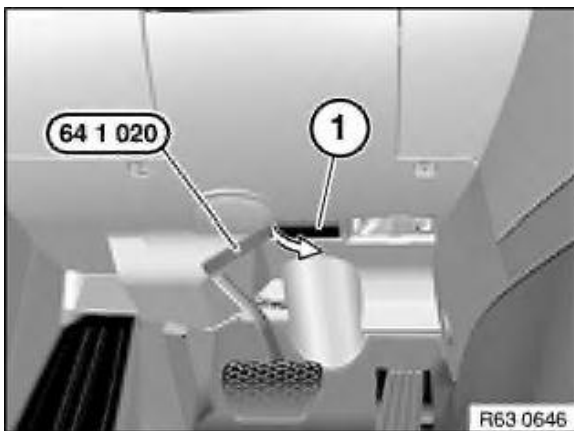

**Special tools required:**

- 64 1 020

**Important!**

Follow instructions for handling light bulbs (interior lights).

Replacement:

If necessary, remove bulb.

**In footwell:**

Lever out footwell light (1) with special tool 64 1 020 as illustrated.

Disconnect associated plug connection and remove footwell light (1).

Replacement:

Note type of bulb.

On underside of door:

Lever out footwell light (1) with special tool 64 1 020 as illustrated.

Disconnect associated plug connection and remove footwell light (1).