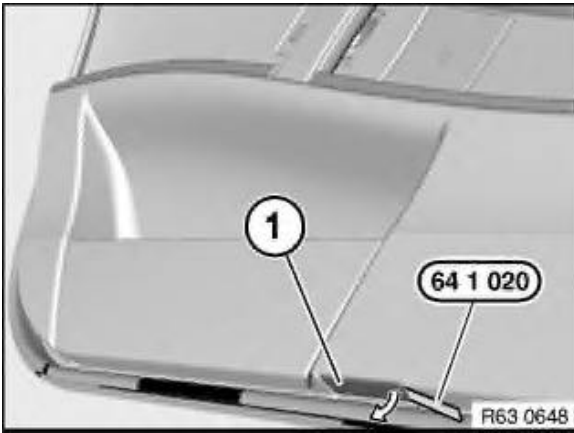

Disconnect associated plug connection and remove footwell light (1).

Replacement:

Note type of bulb.

On underside of door:

Lever out footwell light (1) with special tool 64 1 020 as illustrated.

Disconnect associated plug connection and remove footwell light (1).