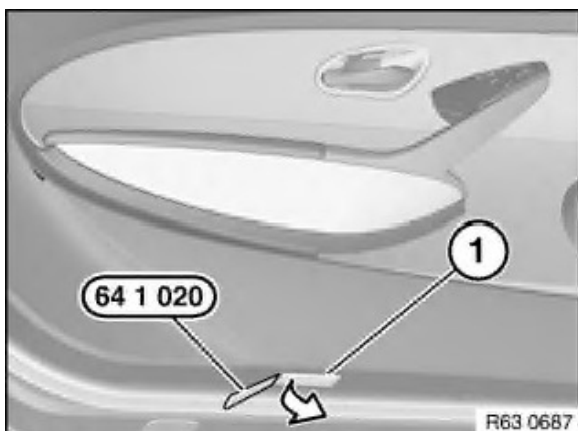

Disconnect associated plug connection and remove footwell light (1).

Replacement:

Note type of bulb.

On underside of door:

Lever out footwell light (1) with special tool 64 1 020 as illustrated.

Disconnect associated plug connection and remove footwell light (1).