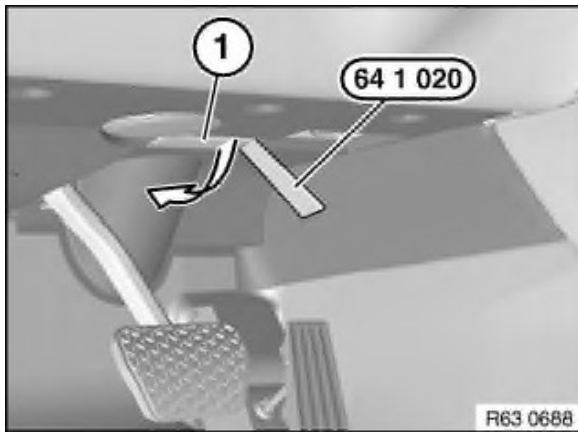

**Special tools required:**

- 64 1 020

**Important!**

Follow instructions for handling light bulbs (interior lights).

Replacement:

If necessary, remove bulb.

In footwell:

Lever out footwell light (1) with special tool 64 1 020 as illustrated.

Disconnect associated plug connection and remove footwell light (1).

Replacement:

Note type of bulb.

On underside of door:

Lever out footwell light (1) with special tool 64 1 020 as illustrated.

Disconnect associated plug connection and remove footwell light (1).