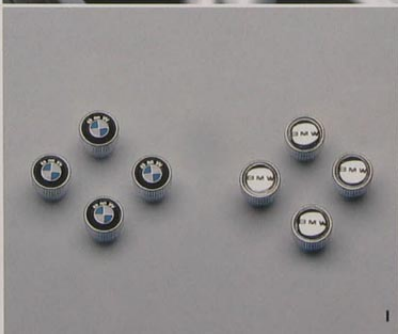

J. Winter Tires (not shown)

Consult your local BMW center for details.