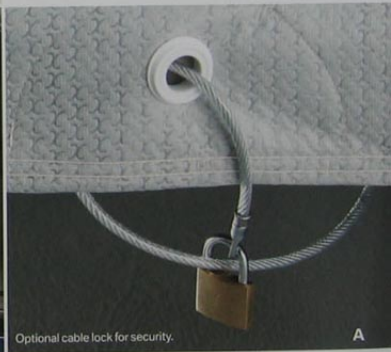

Part no: 82 11 0 302 984 Price: \$205.00

Cable lock (optional)

Part no: 82 11 1 467 081 Price: \$12.25

Cover stows easily in its own storage bag.

A

Optional cable lock for security.

A

B. UV Sunshade